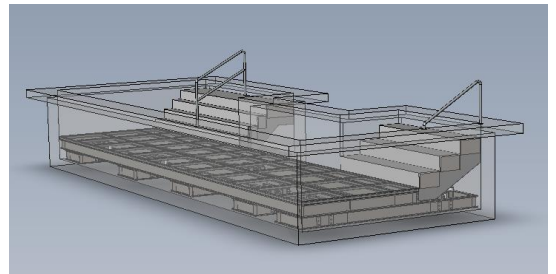

## **NSH – Automated Multipurpose Equipment** Equipment with Spiralift™ systems for multipurpose venues

**Transform your vision into reality**

The perfect solution for cruise ships where space is limited and where the guest experience is the most important

The world's most compact lifting system

Turntable possibilities

Travel height up to 12m

High variety of possible configurations, both above and below water

Typical areas of use are Theatre stages, Captain's table, Pool areas, etc.