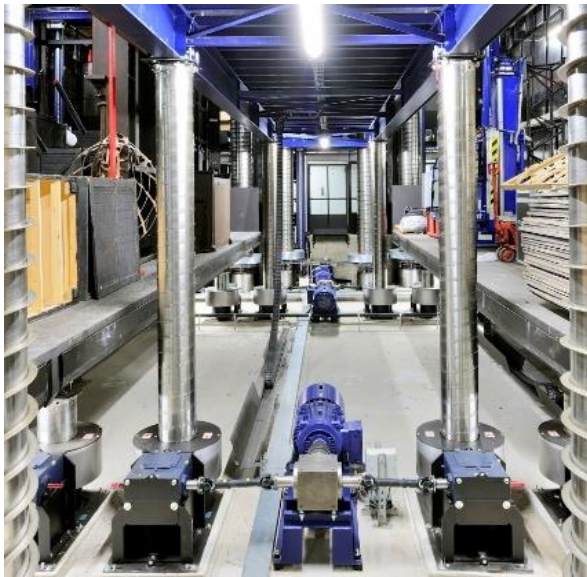

**NORTH SEA HANDLING**  
Ships Equipment

## **NSH – Automated Multipurpose Equipment** Equipment with Spiralift™ systems for multipurpose venues

**Transform your vision into reality**

The perfect solution for cruise ships where space is limited and where the guest experience is the most important

The world's most compact lifting system

Turntable possibilities

Travel height up to 12m

High variety of possible configurations, both above and below water

Typical areas of use are Theatre stages, Captain's table, Pool areas, etc.