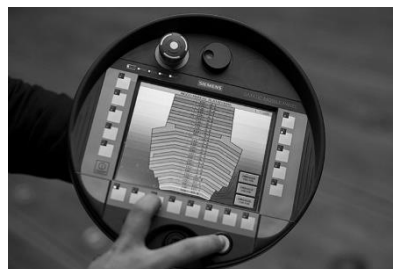

NSH SHIPS EQUIPMENT AS
Laksevågneset 12, 5160 Bergen, Norway
Email: contact@northseahandling.no
Phone: +47 91 60 86 00
www.northseahandling.no

NORTH SEA HANDLING
Ships Equipment