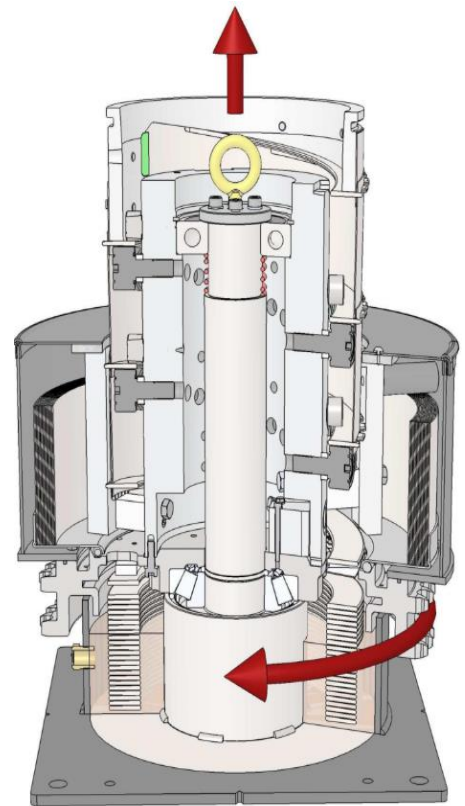

NORTH SEA HANDLING
Ships Equipment

NSH – Automated Multipurpose Equipment Equipment with Spiralift™ systems for multipurpose venues