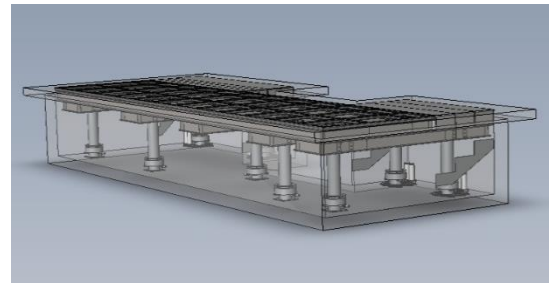

## **NSH – Automated Multipurpose Equipment** Equipment with Spiralift™ systems for multipurpose venues

**Transform your vision into reality**

The perfect solution for cruise ships where space is limited and where the guest experience is the most important

The world's most compact lifting system

Turntable possibilities

Travel height up to 12m

High variety of possible configurations, both above and below water

Typical areas of use are Theatre stages, Captain's table, Pool areas, etc.