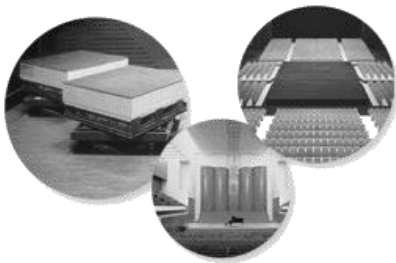

NSH SHIPS EQUIPMENT AS
Laksevågneset 12, 5160 Bergen, Norway
Email: contact@northseahandling.no
Phone: +47 91 60 86 00
www.northseahandling.no

NORTH SEA HANDLING
Ships Equipment